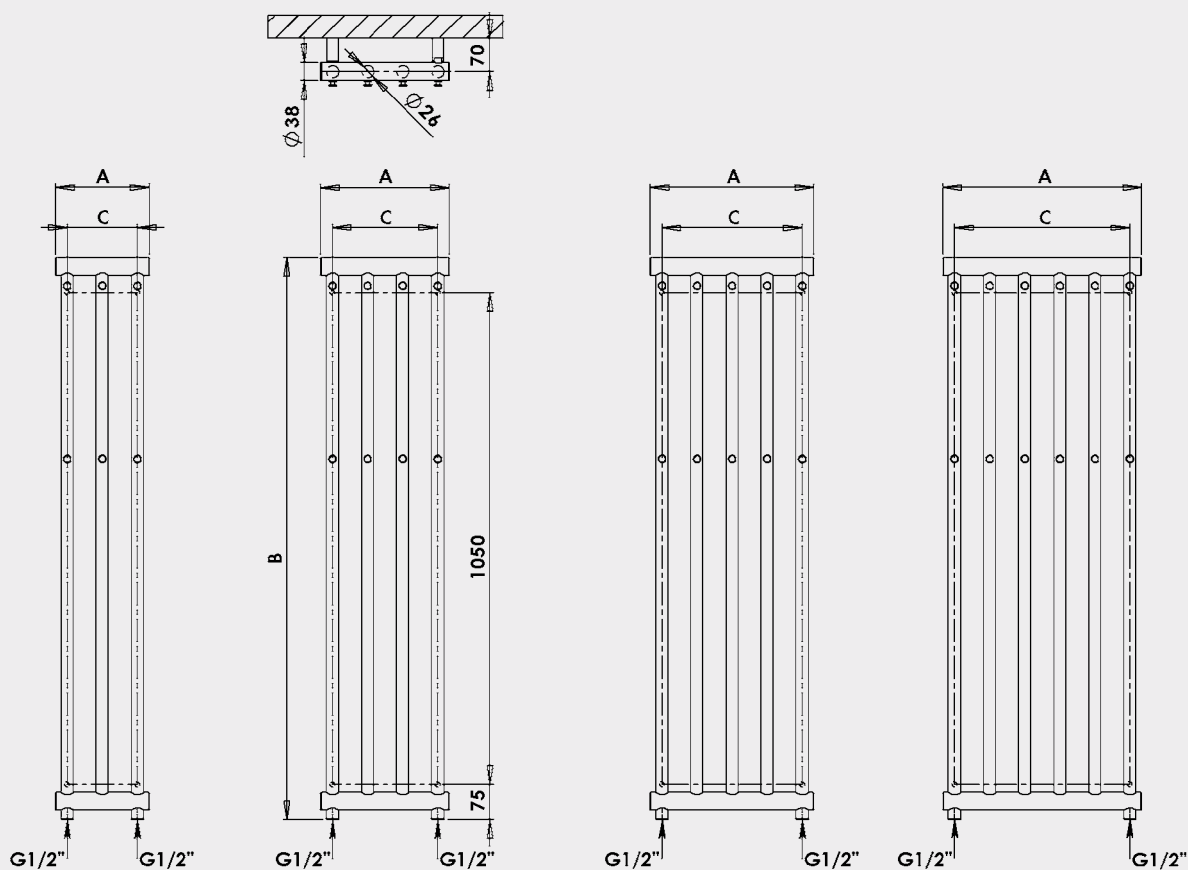

CORAL

CORAL C4C - chrome
275 x 1200 mm

CORAL C3C - chrome
200 x 1200 mm

Practical hooks for hanging
towels and bathrobes

Location of "attachment" to the wall: ↓ 75 mm ↑ 75 mm
 Central heating: YES
 Combination heating: YES
 Electric heating: YES
 Horizontal tubes: Ø 38
 Vertical tubes: Ø 26

Connection options:

| Chrome* | Width (A) x Height (B) [mm] | HO [W] Δt 20°C** | | Weight [kg] | Content [l] | Connection span (C) [mm] | Max. recommended electric heating element [W] |
|---------|--------------------------------|------------------|---------|----------------|----------------|--------------------------------|---|
| | | 75/65°C | 55/45°C | | | | |
| C3C | 200 × 1200 | 189 | 98 | 3,8 | 1,7 | 150 | 200 |
| C4C | 275 × 1200 | 252 | 131 | 5,0 | 2,5 | 225 | 200 |
| C5C | 350 × 1200 | 314 | 163 | 6,3 | 3,1 | 300 | 300 |
| C6C | 425 × 1200 | 377 | 196 | 7,5 | 3,8 | 375 | 300 |