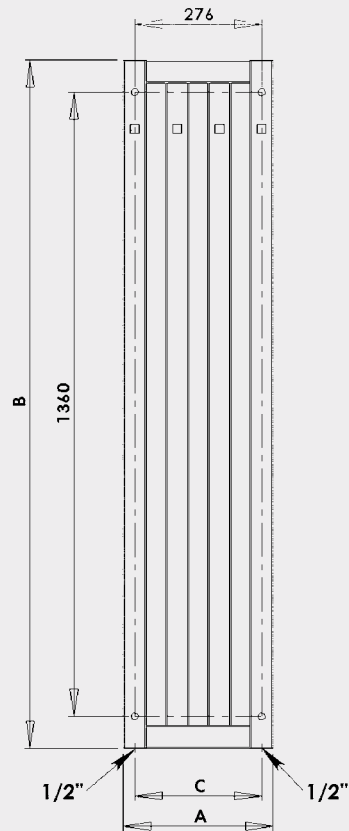

# DARIUS WITH HOOKS

DARIUS WITH HOOKS  
white coated 326 × 1500 mm

DARIUS WITH HOOKS  
black coated 326 × 1500 mm

DARIUS - detail Hook  
black finish

# DARIUS WITH HOOKS

Radiator Darius with hooks can only be positioned vertically.

**Location of "attachment" to the wall:** ↓ 70 mm ↑ 70 mm

**Central heating:** YES

**Combination heating:** YES

**Electric heating:** YES

**Profile:** 30 × 50 mm

## Connection options:

White coated	Other surface finish (coated)*	Width (A) x Height (B) [mm]	HO [W] Δt 20°C**		Weight [kg]	Content [l]	Connection span (C) [mm]	Max. recommended electric heating element [W]
			75/65°C	55/45°C				
DAH5W	DAH5	326 x 1500	370	192	11,1	7,9	276	200
DAH6W	DAH6	326 x 1800	444	231	13,3	9,4	276	300