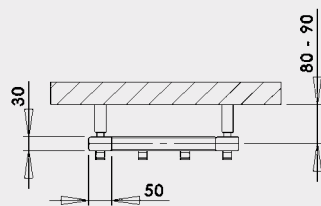

# DARIUS WITH HOOKS

DARIUS WITH HOOKS  
white coated 326 × 1500 mm

DARIUS WITH HOOKS  
black coated 326 × 1500 mm

DARIUS - detail Hook  
black finish

# DARIUS WITH HOOKS

Radiator Darius with hooks can only be positioned vertically.

**Location of "attachment" to the wall:** ↓ 70 mm ↑ 70 mm

**Central heating:** YES

**Combination heating:** YES

**Electric heating:** YES

**Profile:** 30 × 50 mm

## Connection options:

White coated	Other surface finish (coated)*	Width (A) x Height (B) [mm]	HO [W] Δt 20°C**		Weight [kg]	Content [l]	Connection span (C) [mm]	Max. recommended electric heating element [W]
			75/65°C	55/45°C				
DAH5W	DAH5	326 x 1500	370	192	11,1	7,9	276	200
DAH6W	DAH6	326 x 1800	444	231	13,3	9,4	276	300