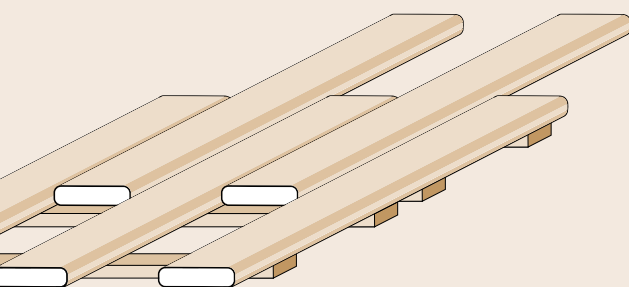

FURNITURE PARTS

- Decking system with 120 cm or 180 cm elements
- Table tops, bench slats and other furniture parts