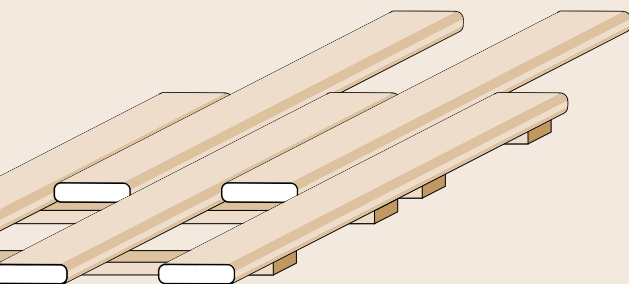

- Unedged boards without sapwood and sanded (rough sawn or planed)
- Edged board material (rough sawn or planed)
- Bench slats AD / KD board material

# ROBINIE TERRACE DECKING AND CLADDING

- We manufacture glulam goods in lengths up to 6 m (length on request), curved surface, smooth or flat ribbed surface, widths up to 140 mm
- Rhomboid sections for facades
- Thicknesses 20-21 mm (without groove for hidden mounting), 25-28 mm and 40-42 mm (with or without groove for hidden mounting)

Photo: [www.silberholz.at](http://www.silberholz.at)

- System decking without finger-jointing, element lengths 120 cm and 180 cm
- Supporting joist wood, finger-jointed, two-layer glued, in the dimensions 60 x 50 (50 x 40) x 3000 mm

# PLANTATION TEAK - TERRACE DECKING, AND CLADDING,

- Solid boards up to 210 cm in length, standard thickness of 20 mm, width up to 140 mm
- Finger-jointed planks to 6 m length, thickness 20 mm, width up to 140 mm