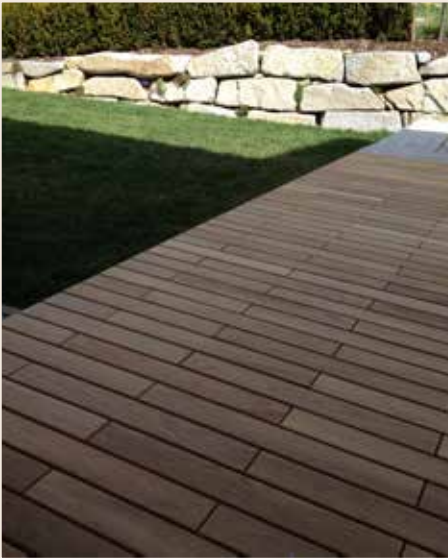

FURNITURE PARTS

- Decking system with 120 cm or 180 cm elements
- Table tops, bench slats and other furniture parts