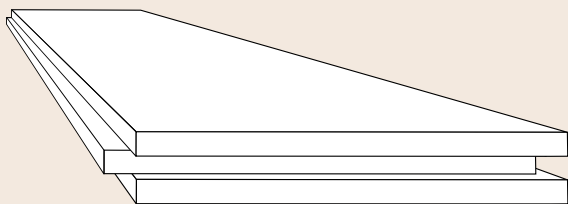

# SOLID WOOD FLOORING

ROBINIE steamed, 20 mm

RE-CLAIMED OAK, 20 mm

PLANTATION TEAK boards, 10, 15 and 20 mm

BLACK WALNUT (AMERICAN), 20 mm

- To order and handcrafted
- Four sides slightly chamfered, four-sided tongue and groove
- Sanded surface
- Wire-brushed on request and / or oiled

ASH Superior, 15 mm

ASH Rustic, 15 mm

WILD CHERRY - European, 15 mm

- Skirting lengths solid, finger-jointed, 16 x 60 x 3000 mm